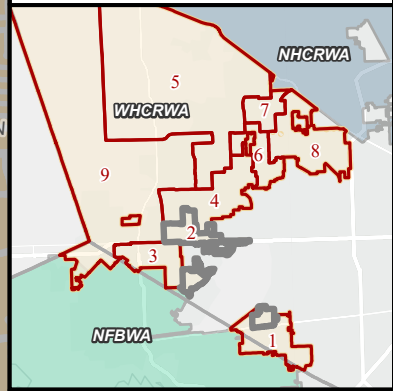

-  WHCRWA Precinct
-  City of Katy
-  County Boundary

Disclaimer:
The routing, timing, and all other matters shown herein, are preliminary only and should not be relied upon as definite, complete or accurate. They are subject to change at any time, without notice.

WHCRWA Precinct

Precinct 2 - John "Jay" Wheeler