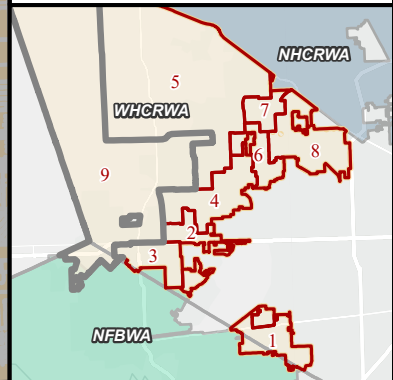

-  WHCRWA Precinct
-  City of Katy
-  County Boundary

Disclaimer:
The routing, timing, and all other matters shown herein, are preliminary only and should not be relied upon as definite, complete or accurate. They are subject to change at any time, without notice.

WHCRWA Precinct
Precinct 9 - Dennis Gorden